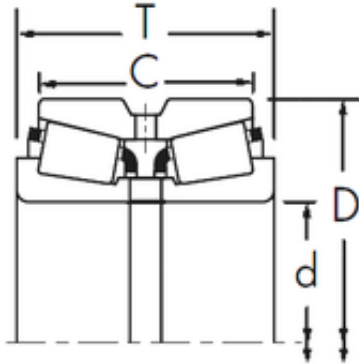

AMERICAN BEARING MFG.CORP.

TIMKEN HM127446/HM127415XD Tapered Roller Bearings

Bearing No. HM127446/HM127415XD

Size	131.75x207.962x146.304 mm
Bore Diameter	131,75 mm
Outer Diameter	207,962 mm
Width	146,304 mm
d	131,75 mm
D	207,962 mm
T	146,304 mm
C	152,4 mm
R	1,5 mm
r	1 mm

HM127446/HM127415XD Bearing 2D drawings and 3D CAD models