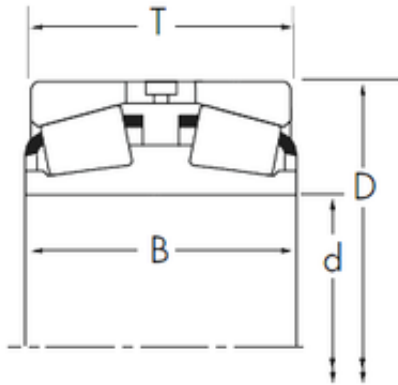

### 74510D/74856 TIMKEN Double Row Double Row Bearings

Bearing No. 74510D/74856

|                |                            |
|----------------|----------------------------|
| Size           | 130.005x217.488x123.825 mm |
| Bore Diameter  | 130,005 mm                 |
| Outer Diameter | 217,488 mm                 |
| Width          | 123,825 mm                 |
| d              | 130,005 mm                 |
| D              | 217,488 mm                 |
| T              | 123,825 mm                 |
| B              | 123,825 mm                 |
| R              | 1,5 mm                     |
| r              | 3,3 mm                     |

74510D/74856 Bearing 2D drawings and 3D CAD models